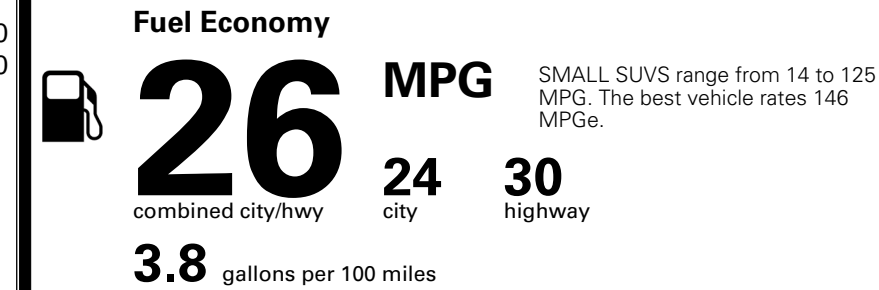

MANUFACTURER'S SUGGESTED RETAIL PRICE ▶

$ 32,990.00

ADDITIONAL INSTALLED EQUIPMENT:
(In addition to or in place of standard features)
All Weather Floor Mats
Wheel Locks

$220.00
$80.00

MSRP INCLUDING OPTIONS

$ 33,290.00

INLAND FREIGHT AND HANDLING

$ 1,445.00

TOTAL MANUFACTURER'S SUGGESTED RETAIL PRICE ▶

$ 34,735.00

*Additional terms and conditions apply.
**Kia Connect may be currently unavailable for some Model Year 2022 and newer vehicles sold or purchased in Massachusetts; please see owners.kia.com for more information.
NOTE: When you purchase this vehicle, Kia America, Inc. collects personal information you provide to the dealership. For information on our collection and use of personal information and your rights, please see our Privacy Policy on www.kia.com.

TOTAL ADDITIONAL WEIGHT: 5.3

EPA DOT Fuel Economy and Environment

Gasoline Vehicle

You spend $1,000 more in fuel costs over 5 years compared to the average new vehicle.

Annual fuel cost $1,900