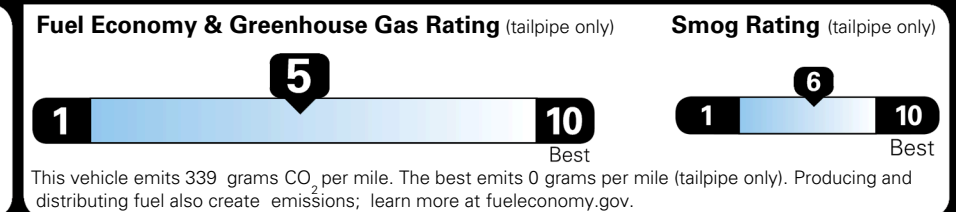

### EPA DOT Fuel Economy and Environment

Gasoline Vehicle

**You spend \$1,000 more in fuel costs over 5 years** compared to the average new vehicle.

**Annual fuel cost \$1,900**

Actual results will vary for many reasons, including driving conditions and how you drive and maintain your vehicle. The average new vehicle gets 29 MPG and costs \$8,500 to fuel over 5 years. Cost estimates are based on 15,000 miles per year at \$ 3.30 per gallon. MPGe is miles per gasoline gallon equivalent. Vehicle emissions are a significant cause of climate change and smog.