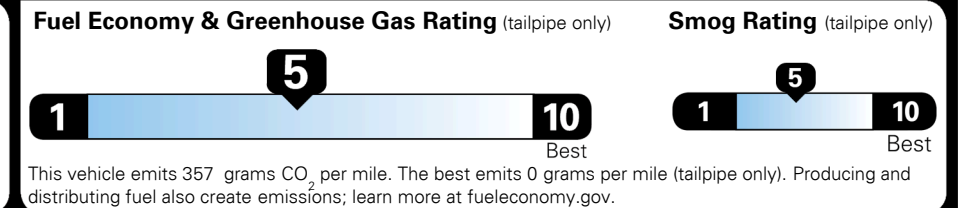

EPA DOT Fuel Economy and Environment

Gasoline Vehicle

Fuel Economy

25 MPG
combined city/hwy

23 MPG
city

28 MPG
highway

4.0 gallons per 100 miles

SMALL SUVs range from 14 to 129 MPG. The best vehicle rates 132 MPGe.

You spend $750 more in fuel costs over 5 years
compared to the average new vehicle.

Annual fuel cost $1,750