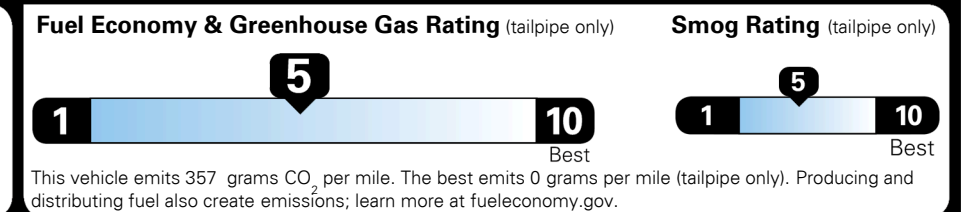

EPA DOT Fuel Economy and Environment

Gasoline Vehicle

Fuel Economy
25 MPG
combined city/hwy
23 MPG city
28 MPG highway
SMALL SUVs range from 14 to 123 MPG. The best vehicle rates 132 MPGe.
4.0 gallons per 100 miles

You spend $750 more in fuel costs over 5 years compared to the average new vehicle.

Annual fuel cost $1,750