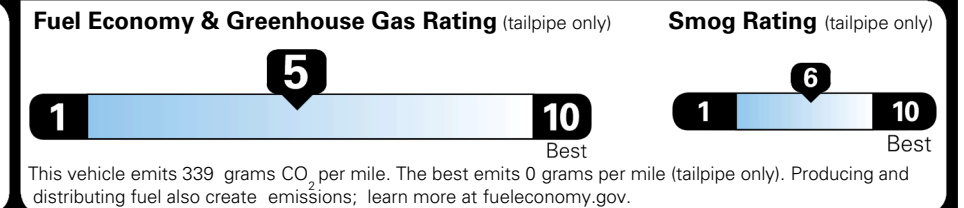

Actual results will vary for many reasons, including driving conditions and how you drive and maintain your vehicle. The average new vehicle gets 29 MPG and costs $8,500 to fuel over 5 years. Cost estimates are based on 15,000 miles per year at $ 3.30 per gallon. MPGe is miles per gasoline gallon equivalent. Vehicle emissions are a significant cause of climate change and smog.

fueleconomy.gov

Calculate personalized estimates and compare vehicles

GOVERNMENT 5-STAR SAFETY RATINGS

Overall Vehicle Score ★★★★★

Based on the combined rating of frontal, side and rollover. Should ONLY be compared to other vehicles of similar size and weight.

Frontal Crash Driver ★★★★★
Passenger ★★★★★

Based on the risk of injury in a frontal impact. Should ONLY be compared to other vehicles of similar size and weight.

Side Crash Front seat ★★★★★
Rear seat ★★★★★

Star ratings based on the risk of injury in a side impact.

Rollover ★★★★★

Star ratings based on the risk of rollover in a single-vehicle crash.

Star ratings range from 1 to 5 stars (★★★★★) with 5 being the highest.

Source: National Highway Traffic Safety Administration (NHTSA).

www.safercar.gov or 1-888-327-4236

Manufacturer's suggested retail price includes Manufacturer's recommended pre-delivery service. License and title fees, state and local taxes and other dealer installed options and accessories are not included in the manufacturer's suggested retail price.

PARTS CONTENT INFORMATION

FOR VEHICLES IN THIS CAR LINE U.S./CANADIAN PARTS CONTENT: 55 %

MAJOR SOURCES OF FOREIGN PARTS: KOREA: 30%

NOTE: PARTS CONTENT DOES NOT INCLUDE FINAL ASSEMBLY, DISTRIBUTION, OR OTHER NON-PARTS COSTS.

FOR THIS VEHICLE FINAL ASSEMBLY POINT: WEST POINT, GA, USA

COUNTRY OF ORIGIN

ENGINE (MOTOR): USA

TRANSMISSION: USA

*Additional terms and conditions apply.

**Kia Connect may be currently unavailable for some Model Year 2022 and newer vehicles sold or purchased in Massachusetts; please see owners.kia.com for more information.

NOTE: When you purchase this vehicle, Kia America, Inc. collects personal information you provide to the dealership. For information on our collection and use of personal information and your rights, please see our Privacy Policy on www.kia.com.