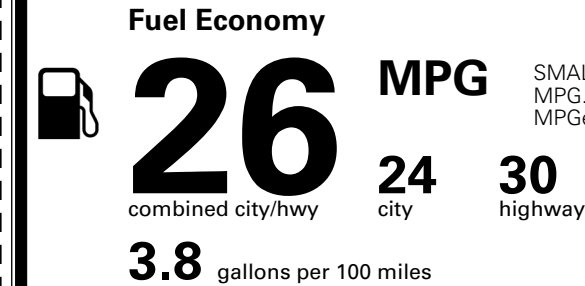

\$ 1,495.00

TOTAL MANUFACTURER'S SUGGESTED RETAIL PRICE ▶

\$ 35,165.00

*Additional terms and conditions apply.

**Kia Connect may be currently unavailable for some Model Year 2022 and newer vehicles sold or purchased in Massachusetts; please see owners.kia.com for more information.

TOTAL ADDITIONAL WEIGHT: 7.5

EPA DOT Fuel Economy and Environment

SMALL SUVs range from 14 to 125 MPG. The best vehicle rates 146 MPGe.

Gasoline Vehicle

You spend \$1,000 more in fuel costs over 5 years compared to the average new vehicle.