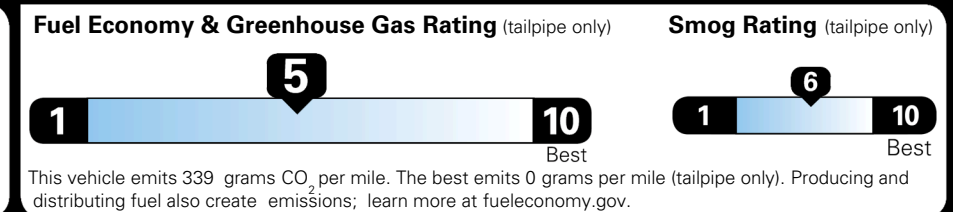

Actual results will vary for many reasons, including driving conditions and how you drive and maintain your vehicle. The average new vehicle gets 29 MPG and costs $8,500 to fuel over 5 years. Cost estimates are based on 15,000 miles per year at $ 3.30 per gallon. MPGe is miles per gasoline gallon equivalent. Vehicle emissions are a significant cause of climate change and smog.

fueleconomy.gov
Calculate personalized estimates and compare vehicles