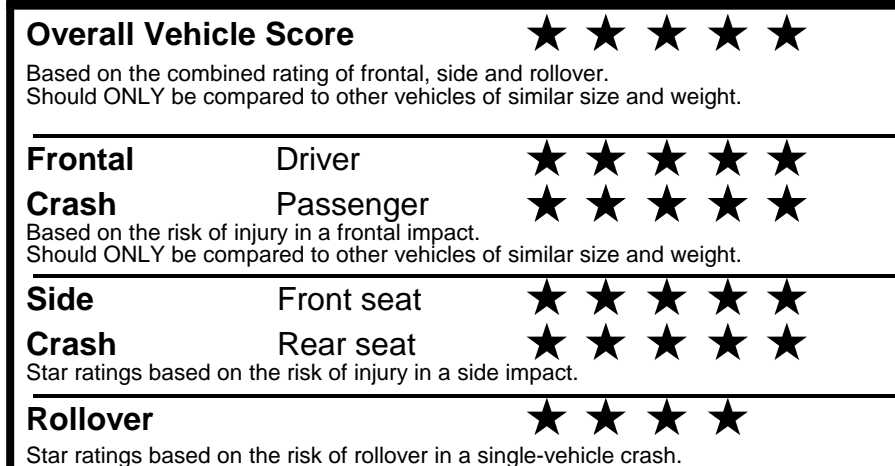

fueleconomy.gov
 Calculate personalized estimates and compare vehicles

GOVERNMENT 5-STAR SAFETY RATINGS

Star ratings range from 1 to 5 stars (★★★★★) with 5 being the highest.
 Source: National Highway Traffic Safety Administration (NHTSA).
www.safercar.gov or 1-888-327-4236