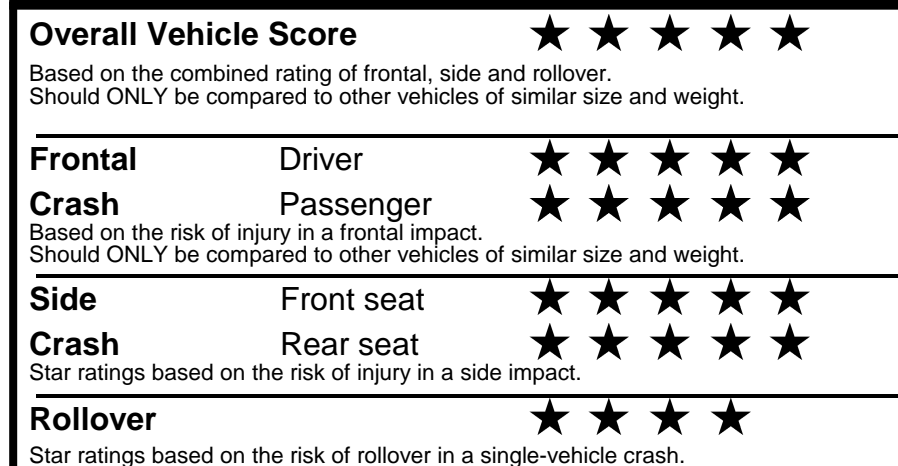

fueleconomy.gov
 Calculate personalized estimates and compare vehicles

GOVERNMENT 5-STAR SAFETY RATINGS

PARTS CONTENT INFORMATION

FOR VEHICLES IN THIS CAR LINE U.S./CANADIAN PARTS CONTENT: 55 %

MAJOR SOURCES OF FOREIGN PARTS: KOREA: 30%