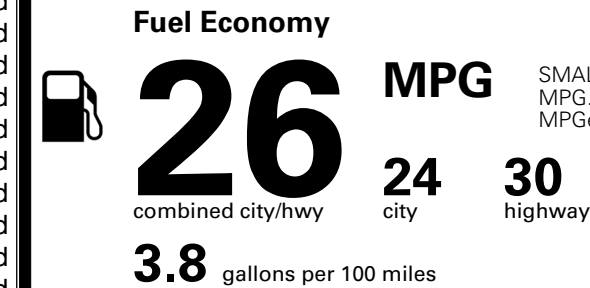

\$ 1,495.00

TOTAL MANUFACTURER'S SUGGESTED RETAIL PRICE ▶

\$ 35,165.00

*Additional terms and conditions apply.

**Kia Connect may be currently unavailable for some Model Year 2022 and newer vehicles sold or purchased in Massachusetts; please see owners.kia.com for more information.

TOTAL ADDITIONAL WEIGHT: 7.5

EPA DOT Fuel Economy and Environment

SMALL SUVs range from 14 to 125 MPG. The best vehicle rates 146 MPGe.

Gasoline Vehicle

You spend **\$1,000** more in fuel costs over 5 years compared to the average new vehicle.