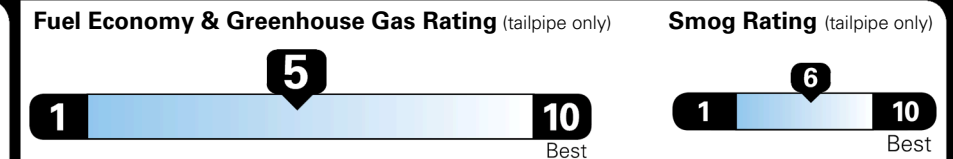

TOTAL ADDITIONAL WEIGHT: 7.5

EPA DOT Fuel Economy and Environment

Gasoline Vehicle

You spend \$1,000 more in fuel costs over 5 years compared to the average new vehicle.

Annual fuel cost \$1,900

Actual results will vary for many reasons, including driving conditions and how you drive and maintain your vehicle. The average new vehicle gets 29 MPG and costs \$8,500 to fuel over 5 years. Cost estimates are based on 15,000 miles per year at \$ 3.30 per gallon. MPGe is miles per gasoline gallon equivalent. Vehicle emissions are a significant cause of climate change and smog.