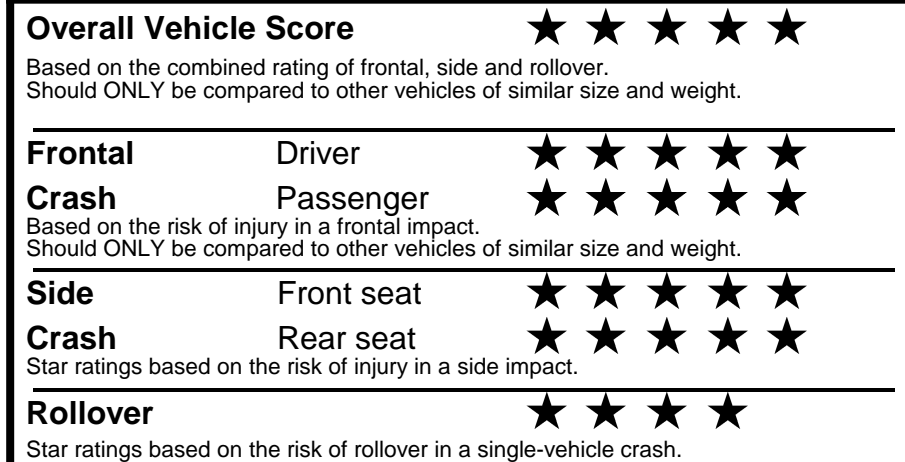

fueleconomy.gov

Calculate personalized estimates and compare vehicles

GOVERNMENT 5-STAR SAFETY RATINGS

Star ratings range from 1 to 5 stars (★★★★★) with 5 being the highest. Source: National Highway Traffic Safety Administration (NHTSA). www.safercar.gov or 1-888-327-4236