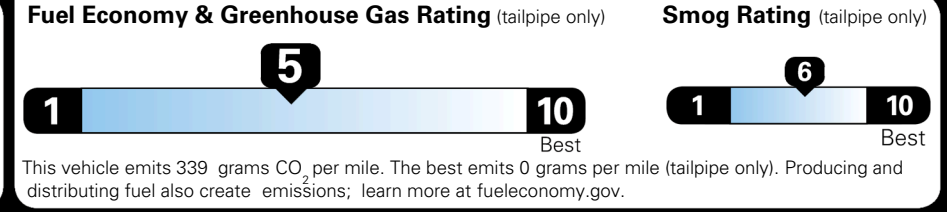

Actual results will vary for many reasons, including driving conditions and how you drive and maintain your vehicle. The average new vehicle gets 29 MPG and costs $8,500 to fuel over 5 years. Cost estimates are based on 15,000 miles per year at $ 3.30 per gallon. MPGe is miles per gasoline gallon equivalent. Vehicle emissions are a significant cause of climate change and smog.

fueleconomy.gov

Calculate personalized estimates and compare vehicles