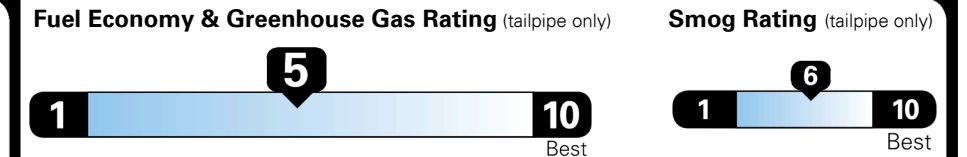

This vehicle emits 339 grams CO₂ per mile. The best emits 0 grams per mile (tailpipe only). Producing and distributing fuel also create emissions; learn more at fueleconomy.gov.

Actual results will vary for many reasons, including driving conditions and how you drive and maintain your vehicle. The average new vehicle gets 29 MPG and costs $8,500 to fuel over 5 years. Cost estimates are based on 15,000 miles per year at $ 3.30 per gallon. MPGe is miles per gasoline gallon equivalent. Vehicle emissions are a significant cause of climate change and smog.

fueleconomy.gov

Calculate personalized estimates and compare vehicles

GOVERNMENT 5-STAR SAFETY RATINGS

Overall Vehicle Score	Not Rated	
Based on the combined rating of frontal, side and rollover. Should ONLY be compared to other vehicles of similar size and weight.		
Frontal	Driver	Not Rated
Crash	Passenger	Not Rated
Based on the risk of injury in a frontal impact. Should ONLY be compared to other vehicles of similar size and weight.		
Side	Front seat	Not Rated
Crash	Rear seat	Not Rated
Star ratings based on the risk of injury in a side impact.		
Rollover	Not Rated	
Star ratings based on the risk of rollover in a single-vehicle crash.		

Star ratings range from 1 to 5 stars (★★★★★) with 5 being the highest.
Source: National Highway Traffic Safety Administration (NHTSA).
www.safercar.gov or 1-888-327-4236

Manufacturer's suggested retail price includes Manufacturer's recommended pre-delivery service. License and title fees, state and local taxes and other dealer installed options and accessories are not included in the manufacturer's suggested retail price.

PARTS CONTENT INFORMATION

FOR VEHICLES IN THIS CAR LINE U.S./CANADIAN PARTS CONTENT: 55 %

MAJOR SOURCES OF FOREIGN PARTS: KOREA: 30%

NOTE: PARTS CONTENT DOES NOT INCLUDE FINAL ASSEMBLY, DISTRIBUTION, OR OTHER NON-PARTS COSTS.

FOR THIS VEHICLE FINAL ASSEMBLY POINT: WEST POINT, GA, USA

COUNTRY OF ORIGIN
ENGINE (MOTOR): USA
TRANSMISSION: USA