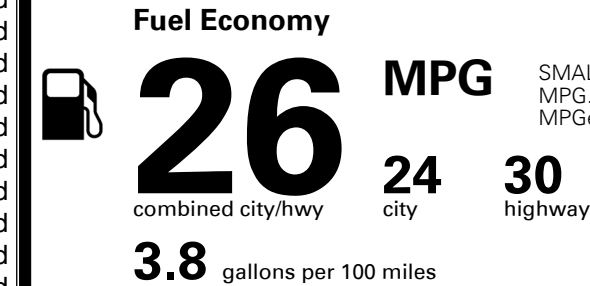

\$ 34,040.00

INLAND FREIGHT AND HANDLING

\$ 1,395.00

TOTAL MANUFACTURER'S SUGGESTED RETAIL PRICE ▶

\$ 35,435.00

TOTAL ADDITIONAL WEIGHT: 7.5

*Additional terms and conditions apply.

**Kia Connect may be currently unavailable for some Model Year 2022 and newer vehicles sold or purchased in Massachusetts; please see owners.kia.com for more information.

EPA DOT Fuel Economy and Environment

Gasoline Vehicle

SMALL SUVs range from 14 to 125 MPG. The best vehicle rates 146 MPGe.

You spend \$1,000 more in fuel costs over 5 years compared to the average new vehicle.