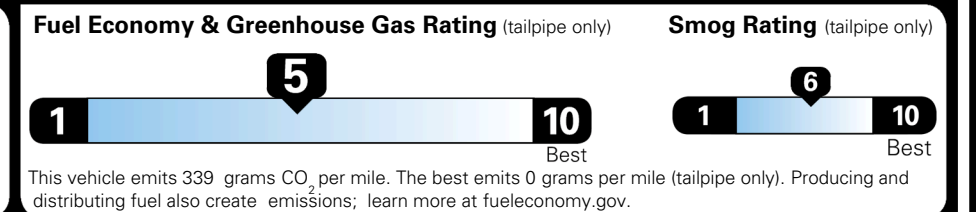

TOTAL ADDITIONAL WEIGHT: 7.5

EPA DOT Fuel Economy and Environment

Gasoline Vehicle

You spend
\$1,000
 more in fuel costs
 over 5 years
 compared to the
 average new vehicle.

Annual fuel cost
\$1,900

Actual results will vary for many reasons, including driving conditions and how you drive and maintain your vehicle. The average new vehicle gets 29 MPG and costs \$8,500 to fuel over 5 years. Cost estimates are based on 15,000 miles per year at \$ 3.30 per gallon. MPGe is miles per gasoline gallon equivalent. Vehicle emissions are a significant cause of climate change and smog.