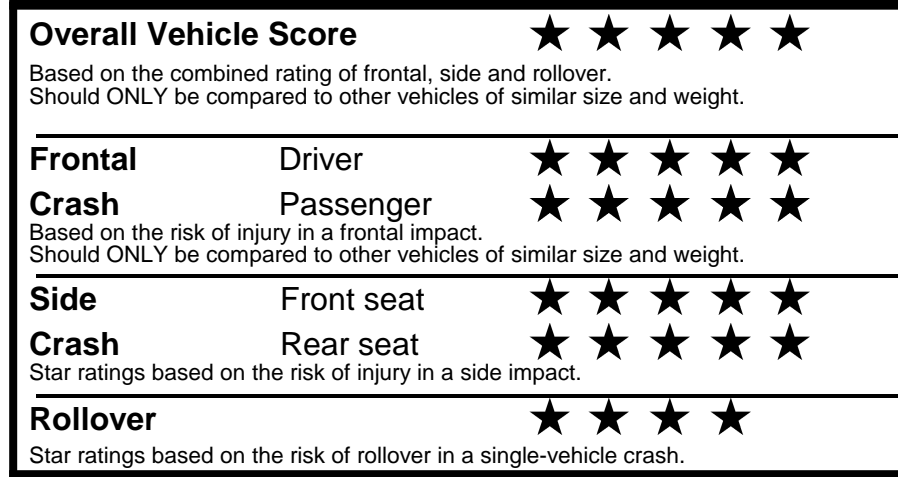

fueleconomy.gov

Calculate personalized estimates and compare vehicles

GOVERNMENT 5-STAR SAFETY RATINGS

Star ratings range from 1 to 5 stars (★★★★★) with 5 being the highest.
 Source: National Highway Traffic Safety Administration (NHTSA).
www.safercar.gov or 1-888-327-4236