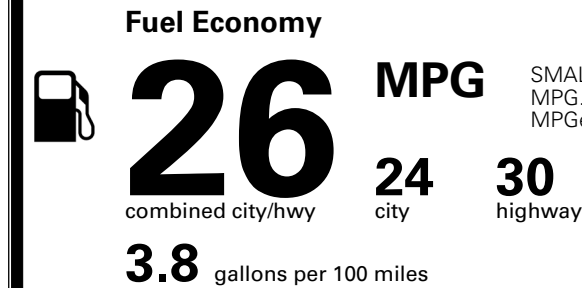

MSRP INCLUDING OPTIONS \$ 34,165.00

INLAND FREIGHT AND HANDLING \$ 1,495.00

TOTAL MANUFACTURER'S SUGGESTED RETAIL PRICE ▶

\$ 35,660.00

TOTAL ADDITIONAL WEIGHT: 7.5

*Additional terms and conditions apply.

**Kia Connect may be currently unavailable for some Model Year 2022 and newer vehicles sold or purchased in Massachusetts; please see owners.kia.com for more information.

EPA DOT Fuel Economy and Environment

SMALL SUVs range from 14 to 125 MPG. The best vehicle rates 146 MPGe.

Gasoline Vehicle

You spend **\$1,000** more in fuel costs over 5 years compared to the average new vehicle.