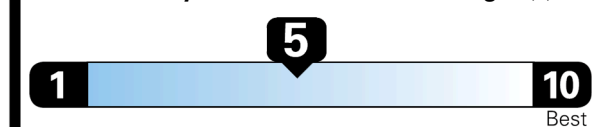

Fuel Economy & Greenhouse Gas Rating (tailpipe only)