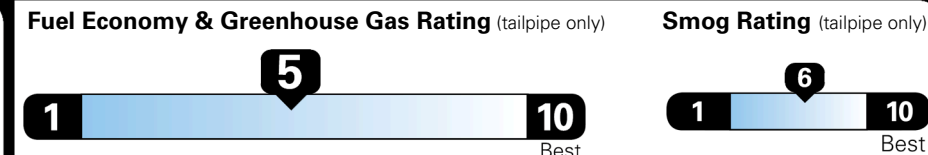

This vehicle emits 339 grams CO₂ per mile. The best emits 0 grams per mile (tailpipe only). Producing and distributing fuel also create emissions; learn more at fueleconomy.gov.

Actual results will vary for many reasons, including driving conditions and how you drive and maintain your vehicle. The average new vehicle gets 29 MPG and costs $8,500 to fuel over 5 years. Cost estimates are based on 15,000 miles per year at $ 3.30 per gallon. MPGe is miles per gasoline gallon equivalent. Vehicle emissions are a significant cause of climate change and smog.

fueleconomy.gov

Calculate personalized estimates and compare vehicles

GOVERNMENT 5-STAR SAFETY RATINGS

PARTS CONTENT INFORMATION

Overall Vehicle Score ★ ★ ★ ★ ★

Based on the combined rating of frontal, side and rollover. Should ONLY be compared to other vehicles of similar size and weight.

Frontal	Driver	★ ★ ★ ★ ★
Crash	Passenger	★ ★ ★ ★ ★

Based on the risk of injury in a frontal impact. Should ONLY be compared to other vehicles of similar size and weight.

Side	Front seat	★ ★ ★ ★ ★
Crash	Rear seat	★ ★ ★ ★ ★

Star ratings based on the risk of injury in a side impact.

Rollover ★ ★ ★ ★ ★

Star ratings based on the risk of rollover in a single-vehicle crash.

Star ratings range from 1 to 5 stars (★★★★★) with 5 being the highest.

Source: National Highway Traffic Safety Administration (NHTSA).

www.safercar.gov or 1-888-327-4236

Manufacturer's suggested retail price includes Manufacturer's recommended pre-delivery service. License and title fees, state and local taxes and other dealer installed options and accessories are not included in the manufacturer's suggested retail price.

FOR VEHICLES IN THIS CAR LINE U.S./CANADIAN PARTS CONTENT: 55 %

MAJOR SOURCES OF FOREIGN PARTS: KOREA: 30%

NOTE: PARTS CONTENT DOES NOT INCLUDE FINAL ASSEMBLY, DISTRIBUTION, OR OTHER NON-PARTS COSTS.

FOR THIS VEHICLE FINAL ASSEMBLY POINT: WEST POINT, GA, USA

COUNTRY OF ORIGIN ENGINE (MOTOR):

USA

TRANSMISSION:

USA