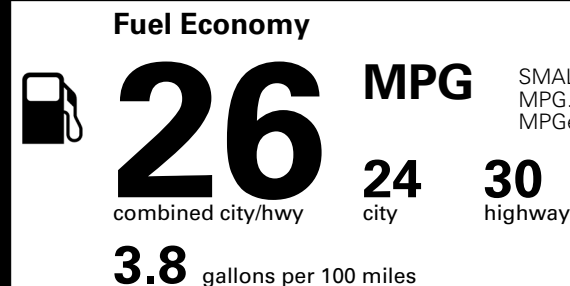

\$ 34,165.00

INLAND FREIGHT AND HANDLING

\$ 1,495.00

TOTAL MANUFACTURER'S SUGGESTED RETAIL PRICE ▶

\$ 35,660.00

TOTAL ADDITIONAL WEIGHT: 7.5

*Additional terms and conditions apply.

**Kia Connect may be currently unavailable for some Model Year 2022 and newer vehicles sold or purchased in Massachusetts; please see owners.kia.com for more information.

EPA DOT Fuel Economy and Environment

Gasoline Vehicle

SMALL SUVs range from 14 to 138 MPG. The best vehicle rates 146 MPGe.

You spend
\$1,000
 more in fuel costs
 over 5 years
 compared to the
 average new vehicle.