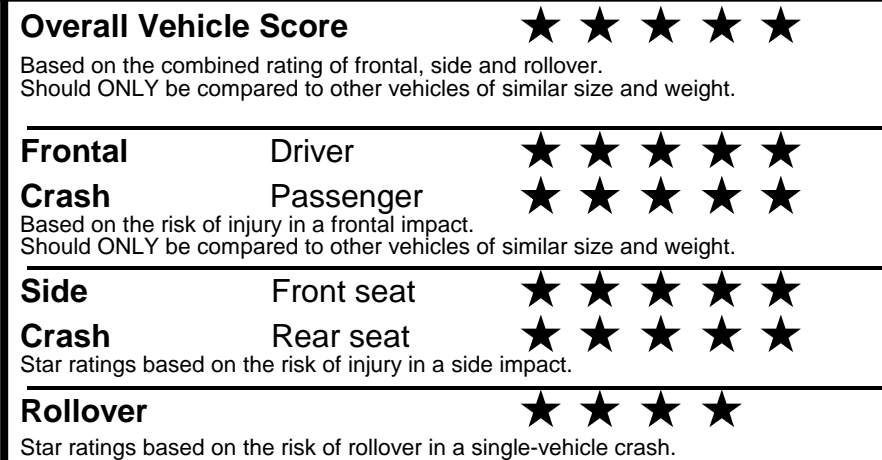

### GOVERNMENT 5-STAR SAFETY RATINGS

Star ratings range from 1 to 5 stars (★★★★★) with 5 being the highest. Source: National Highway Traffic Safety Administration (NHTSA). [www.safercar.gov](http://www.safercar.gov) or 1-888-327-4236