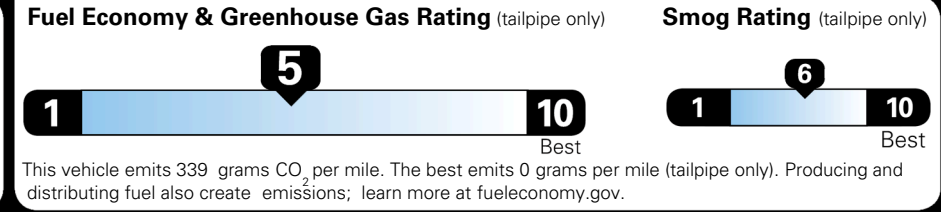

### EPA DOT Fuel Economy and Environment

Gasoline Vehicle

You spend **\$1,000** more in fuel costs over 5 years compared to the average new vehicle.

Annual fuel cost **\$1,900**

Actual results will vary for many reasons, including driving conditions and how you drive and maintain your vehicle. The average new vehicle gets 29 MPG and costs \$8,500 to fuel over 5 years. Cost estimates are based on 15,000 miles per year at \$ 3.30 per gallon. MPGe is miles per gasoline gallon equivalent. Vehicle emissions are a significant cause of climate change and smog.