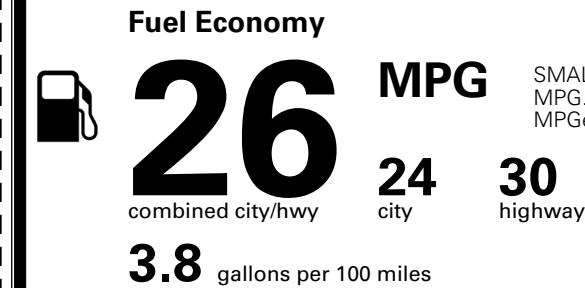

\$ 1,495.00

TOTAL MANUFACTURER'S SUGGESTED RETAIL PRICE ▶

\$ 35,165.00

*Additional terms and conditions apply.

**Kia Connect may be currently unavailable for some Model Year 2022 and newer vehicles sold or purchased in Massachusetts; please see owners.kia.com for more information.

TOTAL ADDITIONAL WEIGHT: 7.5

EPA DOT Fuel Economy and Environment

SMALL SUVs range from 14 to 138 MPG. The best vehicle rates 146 MPGe.

Gasoline Vehicle

You spend
\$1,000
 more in fuel costs
 over 5 years
 compared to the
 average new vehicle.