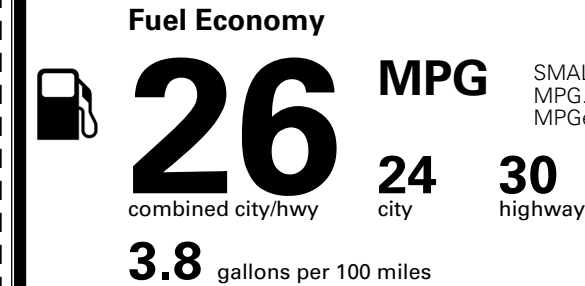

MSRP INCLUDING OPTIONS \$ 34,165.00

INLAND FREIGHT AND HANDLING \$ 1,495.00

TOTAL MANUFACTURER'S SUGGESTED RETAIL PRICE ▶ \$ 35,660.00

TOTAL ADDITIONAL WEIGHT: 7.5

*Additional terms and conditions apply.

**Kia Connect may be currently unavailable for some Model Year 2022 and newer vehicles sold or purchased in Massachusetts; please see owners.kia.com for more information.

EPA DOT Fuel Economy and Environment

SMALL SUVs range from 14 to 125 MPG. The best vehicle rates 146 MPGe.

You spend \$1,000 more in fuel costs over 5 years compared to the average new vehicle.

Annual fuel cost \$1,900