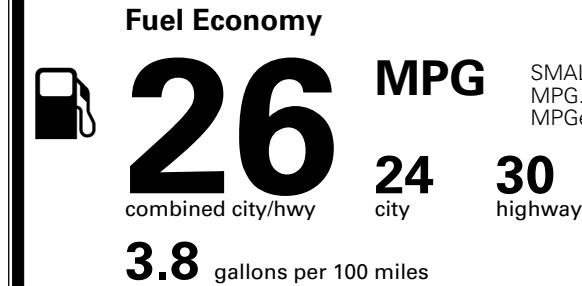

\$ 1,495.00

TOTAL MANUFACTURER'S SUGGESTED RETAIL PRICE ▶

\$ 35,195.00

EPA DOT Fuel Economy and Environment

Gasoline Vehicle

SMALL SUVs range from 14 to 125 MPG. The best vehicle rates 146 MPGe.

You spend
\$1,000
 more in fuel costs
 over 5 years
 compared to the
 average new vehicle.