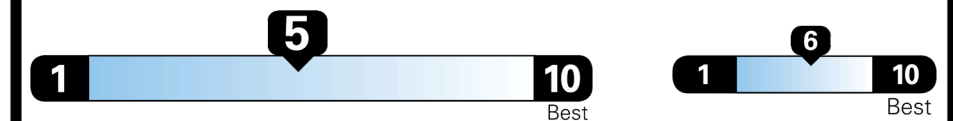

Fuel Economy & Greenhouse Gas Rating (tailpipe only) Smog Rating (tailpipe only)

This vehicle emits 339 grams CO₂ per mile. The best emits 0 grams per mile (tailpipe only). Producing and distributing fuel also create emissions; learn more at fueleconomy.gov.

Actual results will vary for many reasons, including driving conditions and how you drive and maintain your vehicle. The average new vehicle gets 29 MPG and costs $8,500 to fuel over 5 years. Cost estimates are based on 15,000 miles per year at $ 3.30 per gallon. MPGe is miles per gasoline gallon equivalent. Vehicle emissions are a significant cause of climate change and smog.

fueleconomy.gov

Calculate personalized estimates and compare vehicles