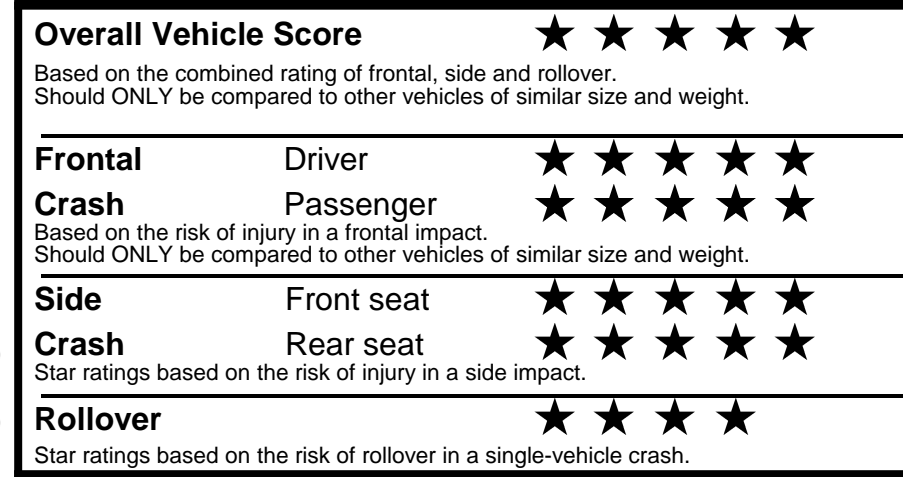

fueleconomy.gov
 Calculate personalized estimates and compare vehicles

GOVERNMENT 5-STAR SAFETY RATINGS

PARTS CONTENT INFORMATION

FOR VEHICLES IN THIS CAR LINE U.S./CANADIAN PARTS CONTENT: 55 %

MAJOR SOURCES OF FOREIGN PARTS: KOREA: 30%