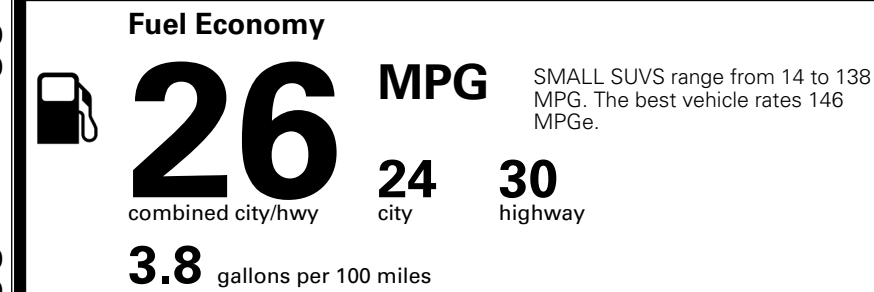

MANUFACTURER'S SUGGESTED RETAIL PRICE ▶

ADDITIONAL INSTALLED EQUIPMENT:
(In addition to or in place of standard features)
Glacial White Pearl Paint $495.00
LX AWD Convenience Package $800.00
- Outside Mirror LED Turn Signal Indicators
- Power Driver's Seat w/ Power Lumbar
- Blind-Spot Collision Warning
- Rear Cross-Traffic Collision-Avoidance Assist
- Safe Exit Warning
Carpeted Floor Mats $200.00
Wheel Locks $80.00

MSRP INCLUDING OPTIONS $ 32,165.00

INLAND FREIGHT AND HANDLING $ 1,495.00

TOTAL MANUFACTURER'S SUGGESTED RETAIL PRICE ▶ $ 33,660.00

TOTAL ADDITIONAL WEIGHT: 7.5

*Additional terms and conditions apply.
**Kia Connect may be currently unavailable for some Model Year 2022 and newer vehicles sold or purchased in Massachusetts; please see owners.kia.com for more information.
NOTE: When you purchase this vehicle, Kia America, Inc. collects personal information you provide to the dealership. For information on our collection and use of personal information and your rights, please see our Privacy Policy on www.kia.com.

EPA DOT Fuel Economy and Environment