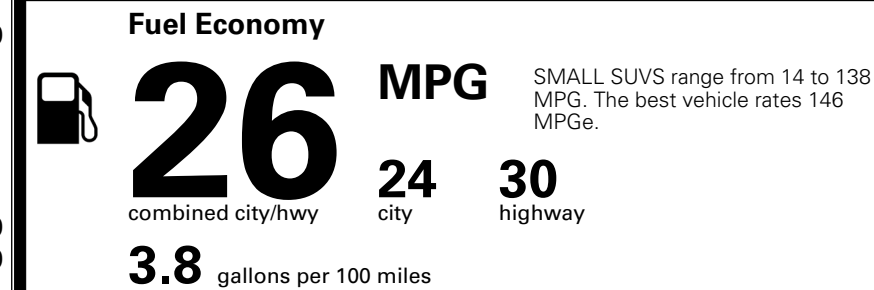

EXTERIOR
17" Alloy Wheels
LED Projector Headlights w/ Auto-On/Off
LED Rear Combination Lights & Daytime Running Lights
Heated Outside Mirrors
Rear Privacy Glass and Rear Spoiler
Compact Spare Tire

WARRANTY
10 Year/100,000 Mile Limited Powertrain Warranty
5 Year/60,000 Mile Limited Basic Warranty
5 Year/60,000 Mile Roadside Assistance

MANUFACTURER'S SUGGESTED RETAIL PRICE ▶

ADDITIONAL INSTALLED EQUIPMENT:
(In addition to or in place of standard features)
LX AWD Convenience Package $800.00
- Outside Mirror LED Turn Signal Indicators
- Power Driver's Seat w/ Power Lumbar
- Blind-Spot Collision Warning
- Rear Cross-Traffic Collision-Avoidance Assist
- Safe Exit Warning
Carpeted Floor Mats $200.00
Wheel Locks $80.00

MSRP INCLUDING OPTIONS $ 31,670.00

INLAND FREIGHT AND HANDLING $ 1,495.00

TOTAL MANUFACTURER'S SUGGESTED RETAIL PRICE ▶ $ 33,165.00

TOTAL ADDITIONAL WEIGHT: 7.5

*Additional terms and conditions apply.
**Kia Connect may be currently unavailable for some Model Year 2022 and newer vehicles sold or purchased in Massachusetts; please see owners.kia.com for more information.
NOTE: When you purchase this vehicle, Kia America, Inc. collects personal information you provide to the dealership. For information on our collection and use of personal information and your rights, please see our Privacy Policy on www.kia.com.

EPA DOT Fuel Economy and Environment

Gasoline Vehicle

You spend $1,000 more in fuel costs over 5 years compared to the average new vehicle.

Annual fuel cost $1,900