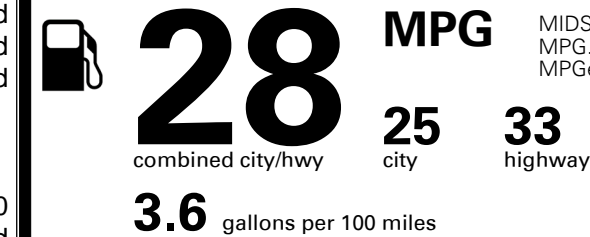

Fuel Economy

You save

$0

in fuel costs over 5 years

compared to the average new vehicle.

Annual fuel cost
$1,600