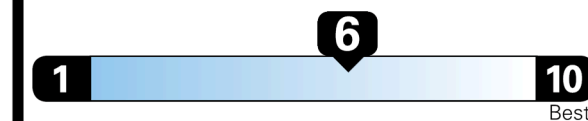

Fuel Economy & Greenhouse Gas Rating (tailpipe only)