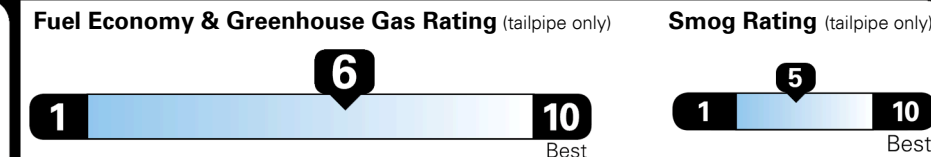

This vehicle emits 293 grams CO₂ per mile. The best emits 0 grams per mile (tailpipe only). Producing and distributing fuel also create emissions; learn more at fueleconomy.gov.

Actual results will vary for many reasons, including driving conditions and how you drive and maintain your vehicle. The average new vehicle gets 28 MPG and costs $9,750 to fuel over 5 years. Cost estimates are based on 15,000 miles per year at $ 3.60 per gallon. MPGe is miles per gasoline gallon equivalent. Vehicle emissions are a significant cause of climate change and smog.

fueleconomy.gov

Calculate personalized estimates and compare vehicles

GOVERNMENT 5-STAR SAFETY RATINGS

Overall Vehicle Score ★★★★★

Based on the combined rating of frontal, side and rollover. Should ONLY be compared to other vehicles of similar size and weight.

Frontal Driver ★★★★★

Crash Passenger ★★★★★

Based on the risk of injury in a frontal impact. Should ONLY be compared to other vehicles of similar size and weight.

Side Front seat ★★★★★

Crash Rear seat ★★★★★

Star ratings based on the risk of injury in a side impact.

Rollover ★★★★★

Star ratings based on the risk of rollover in a single-vehicle crash.

Star ratings range from 1 to 5 stars (★★★★★) with 5 being the highest.

Source: National Highway Traffic Safety Administration (NHTSA).

www.safercar.gov or 1-888-327-4236

Manufacturer's suggested retail price includes Manufacturer's recommended pre-delivery service. License and title fees, state and local taxes and other dealer installed options and accessories are not included in the manufacturer's suggested retail price.

PARTS CONTENT INFORMATION

FOR VEHICLES IN THIS CAR LINE U.S./CANADIAN PARTS CONTENT: 60 %

MAJOR SOURCES OF FOREIGN PARTS: KOREA: 30%

NOTE: PARTS CONTENT DOES NOT INCLUDE FINAL ASSEMBLY, DISTRIBUTION, OR OTHER NON-PARTS COSTS.

FOR THIS VEHICLE FINAL ASSEMBLY POINT: WEST POINT, GA, USA

COUNTRY OF ORIGIN

ENGINE (MOTOR): USA

TRANSMISSION: USA