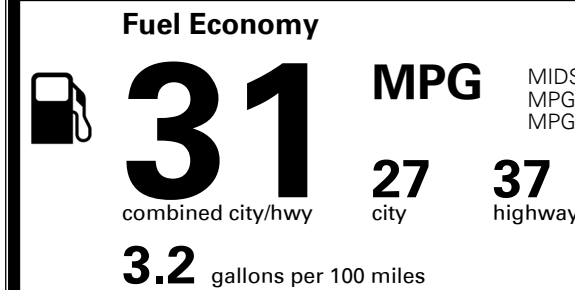

TOTAL ADDITIONAL WEIGHT: 7.3

**EPA DOT Fuel Economy and Environment**

**Gasoline Vehicle**

MIDSIZE CARS range from 15 to 132 MPG. The best vehicle rates 140 MPGe.

**You save \$1,000**  
 in fuel costs over 5 years compared to the average new vehicle.