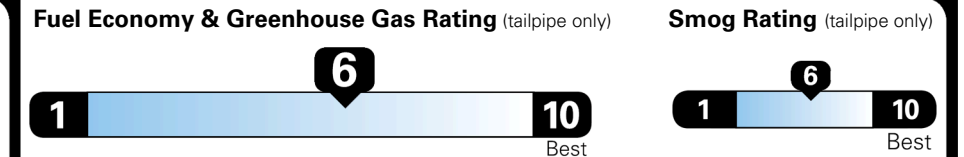

MIDSIZE CARS range from 15 to 137 MPG. The best vehicle rates 146 MPGe.

You save $1,000
in fuel costs over 5 years compared to the average new vehicle.

Annual fuel cost
$1,500