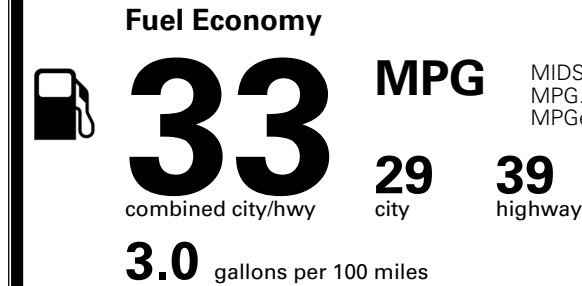

EXTERIOR

17" Alloy Wheels
LED Reflector Headlights w/Auto-On/Off & Amber LED DRLs
LED Tail Lights
Power Adjustable Heated Outside Mirrors
Compact Spare Tire

WARRANTY

10 Year/100,000 Mile Limited Powertrain Warranty
5 Year/60,000 Mile Limited Basic Warranty
5 Year/60,000 Mile Roadside Assistance

MANUFACTURER'S SUGGESTED RETAIL PRICE ▶

$ 25,490.00

COMPARE GT-LINE FEATURES

Added to/in place of standard EX features
- 18" Alloy Wheels
- Sport-Tuned Multi-Link Rear Suspension
- GT-Line Styling w/Gloss Black Exterior Accents
- Outside Mirror LED Turn Signal Indicators
- GT-Line Sport Steering Wheel w/Paddle Shifters
- Power Driver's Seat w/ Power Lumbar

Included
Included
Included
Included
Included
Included

ADDITIONAL INSTALLED EQUIPMENT: (In addition to or in place of standard features)

Currant Red Paint
GT-Line Sunroof Package
- Power Sunroof w/ Sunshade
Carpeted Floor Mats
Mud Guards (Special)

$395.00
$900.00
$190.00
$130.00

MSRP INCLUDING OPTIONS

$ 27,105.00

INLAND FREIGHT AND HANDLING

$ 1,245.00

TOTAL MANUFACTURER'S SUGGESTED RETAIL PRICE ▶

$ 28,350.00

EPA DOT Fuel Economy and Environment

Gasoline Vehicle