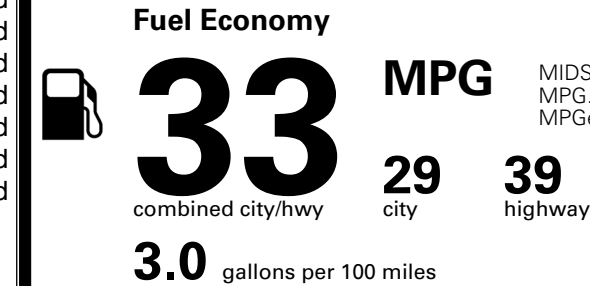

\$900.00

\$190.00

MSRP INCLUDING OPTIONS

\$ 26,580.00

INLAND FREIGHT AND HANDLING

\$ 1,245.00

TOTAL MANUFACTURER'S SUGGESTED RETAIL PRICE ▶

\$ 27,825.00

TOTAL ADDITIONAL WEIGHT: 11.4

EPA DOT Fuel Economy and Environment

Gasoline Vehicle

MIDSIZE CARS range from 15 to 137 MPG. The best vehicle rates 146 MPGe.

You save \$1,000
 in fuel costs over 5 years compared to the average new vehicle.