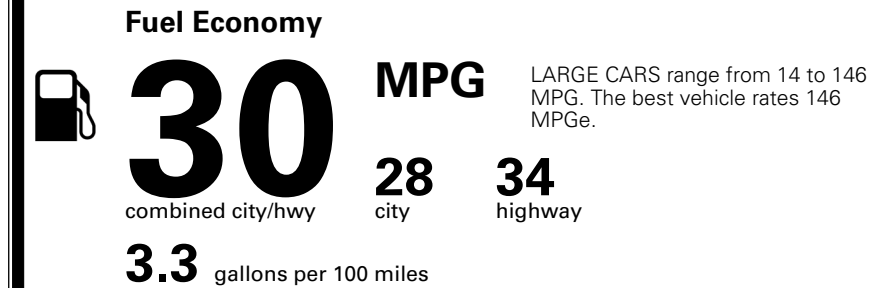

$ 25,990.00

Included
Included
Included
Included
Included
Included

$395.00
$295.00
$2,100.00

$110.00
$55.00
$80.00

MSRP INCLUDING OPTIONS

$ 29,025.00

INLAND FREIGHT AND HANDLING

$ 1,245.00

TOTAL MANUFACTURER'S SUGGESTED RETAIL PRICE ▶

$ 30,270.00

*Additional terms and conditions apply.

**Kia Connect may be currently unavailable for some Model Year 2022 and newer vehicles sold or purchased in Massachusetts; please see owners.kia.com for more information.

NOTE: When you purchase this vehicle, Kia America, Inc. collects personal information you provide to the dealership. For information on our collection and use of personal information and your rights, please see our Privacy Policy on www.kia.com.

TOTAL ADDITIONAL WEIGHT: 8.3

EPA DOT Fuel Economy and Environment

Gasoline Vehicle

You save $250
in fuel costs over 5 years compared to the average new vehicle.

Annual fuel cost $1,650