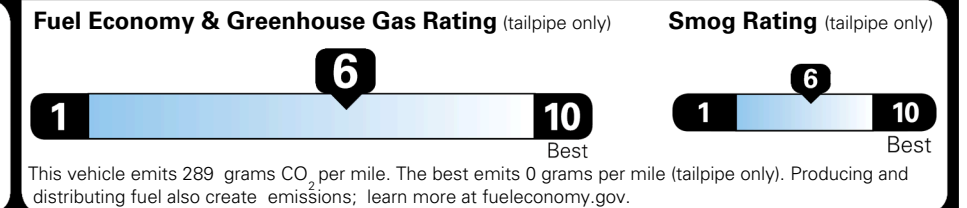

TOTAL ADDITIONAL WEIGHT: 8.3

EPA DOT Fuel Economy and Environment

Gasoline Vehicle

You save \$250
 in fuel costs over 5 years compared to the average new vehicle.

Annual fuel cost \$1,650

Actual results will vary for many reasons, including driving conditions and how you drive and maintain your vehicle. The average new vehicle gets 29 MPG and costs \$8,500 to fuel over 5 years. Cost estimates are based on 15,000 miles per year at \$ 3.30 per gallon. MPGe is miles per gasoline gallon equivalent. Vehicle emissions are a significant cause of climate change and smog.