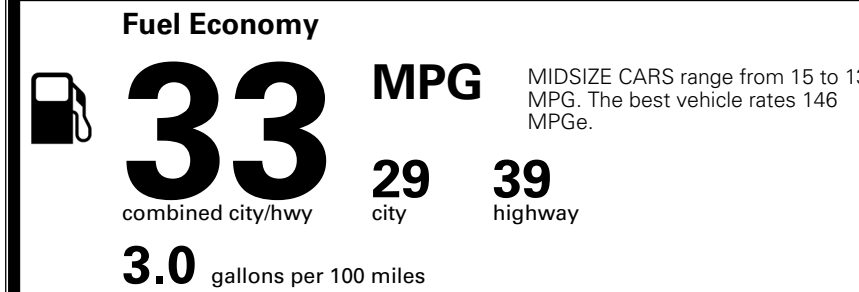

MSRP INCLUDING OPTIONS

\$ 24,055.00

INLAND FREIGHT AND HANDLING

\$ 1,245.00

TOTAL MANUFACTURER'S SUGGESTED RETAIL PRICE ▶

\$ 25,300.00

*Additional terms and conditions apply.
 **Kia Connect may be currently unavailable for some Model Year 2022 and newer vehicles sold or purchased in Massachusetts; please see owners.kia.com for more information.
 NOTE: When you purchase this vehicle, Kia America, Inc. collects personal information you provide to the dealership. For information on our collection and use of personal information and your rights, please see our Privacy Policy on www.kia.com.

TOTAL ADDITIONAL WEIGHT: 12.3

EPA DOT Fuel Economy and Environment

Gasoline Vehicle

You save \$1,000
 in fuel costs over 5 years compared to the average new vehicle.

Annual fuel cost \$1,500

Actual results will vary for many reasons, including driving conditions and how you drive and maintain your vehicle. The average new vehicle gets 29 MPG and costs \$8,500 to fuel over 5 years. Cost estimates are based on 15,000 miles per year at \$ 3.30 per gallon. MPGe is miles per gasoline gallon equivalent. Vehicle emissions are a significant cause of climate change and smog.