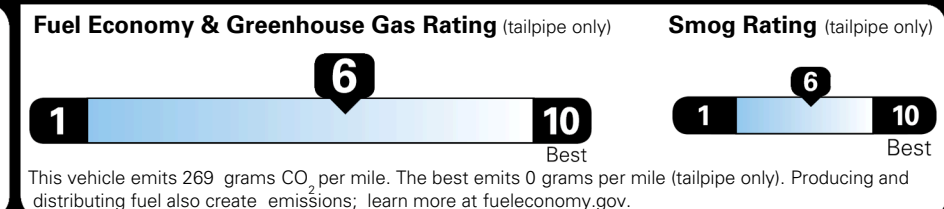

TOTAL ADDITIONAL WEIGHT: 12.3

EPA DOT Fuel Economy and Environment

Gasoline Vehicle

You save \$1,000
 in fuel costs over 5 years compared to the average new vehicle.

Annual fuel cost \$1,500

Actual results will vary for many reasons, including driving conditions and how you drive and maintain your vehicle. The average new vehicle gets 29 MPG and costs \$8,500 to fuel over 5 years. Cost estimates are based on 15,000 miles per year at \$ 3.30 per gallon. MPGe is miles per gasoline gallon equivalent. Vehicle emissions are a significant cause of climate change and smog.