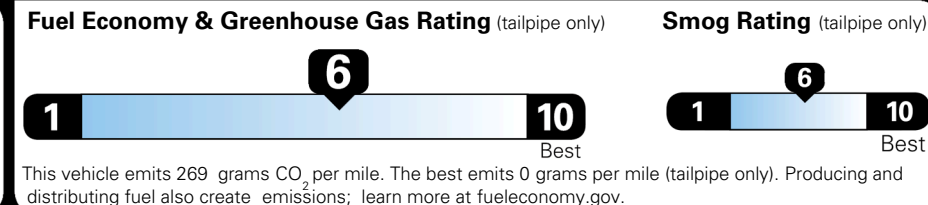

TOTAL ADDITIONAL WEIGHT: 12.3

EPA DOT Fuel Economy and Environment

Gasoline Vehicle

You save \$1,000
 in fuel costs over 5 years compared to the average new vehicle.

Annual fuel cost \$1,500

Actual results will vary for many reasons, including driving conditions and how you drive and maintain your vehicle. The average new vehicle gets 29 MPG and costs \$8,500 to fuel over 5 years. Cost estimates are based on 15,000 miles per year at \$ 3.30 per gallon. MPGe is miles per gasoline gallon equivalent. Vehicle emissions are a significant cause of climate change and smog.