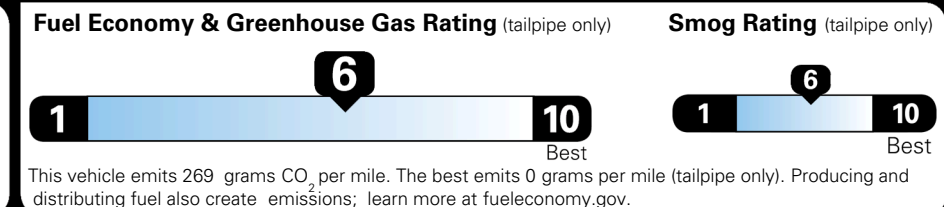

TOTAL ADDITIONAL WEIGHT: 11.4

EPA DOT Fuel Economy and Environment

Gasoline Vehicle

You save \$1,000
 in fuel costs over 5 years compared to the average new vehicle.

Annual fuel cost \$1,500

Actual results will vary for many reasons, including driving conditions and how you drive and maintain your vehicle. The average new vehicle gets 29 MPG and costs \$8,500 to fuel over 5 years. Cost estimates are based on 15,000 miles per year at \$ 3.30 per gallon. MPGe is miles per gasoline gallon equivalent. Vehicle emissions are a significant cause of climate change and smog.

fueleconomy.gov

Calculate personalized estimates and compare vehicles

GOVERNMENT 5-STAR SAFETY RATINGS

Overall Vehicle Score ★★★★★

Based on the combined rating of frontal, side and rollover. Should ONLY be compared to other vehicles of similar size and weight.