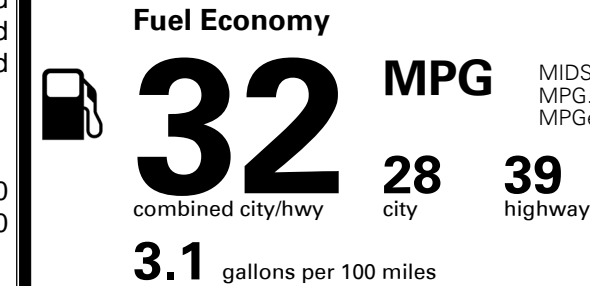

TOTAL MANUFACTURER'S SUGGESTED RETAIL PRICE ▶

\$ 22,700.00

TOTAL ADDITIONAL WEIGHT: 9.3

*Additional terms and conditions apply.

**Kia Connect may be currently unavailable for Model Year 2022 and newer vehicles sold or purchased in Massachusetts; please see owners.kia.com for updates on availability.

EPA DOT Fuel Economy and Environment

Gasoline Vehicle

You save \$1,000
 in fuel costs over 5 years compared to the average new vehicle.

Annual fuel cost \$1,400

Actual results will vary for many reasons, including driving conditions and how you drive and maintain your vehicle. The average new vehicle gets 28 MPG and costs \$8,000 to fuel over 5 years. Cost estimates are based on 15,000 miles per year at \$ 2.95 per gallon. MPGe is miles per gasoline gallon equivalent. Vehicle emissions are a significant cause of climate change and smog.