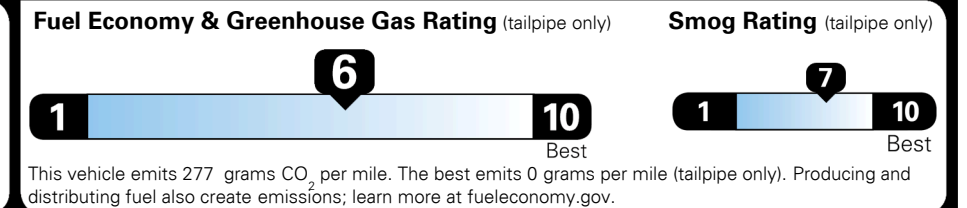

EPA DOT Fuel Economy and Environment

Gasoline Vehicle

You save \$1,000
 in fuel costs over 5 years compared to the average new vehicle.

Annual fuel cost \$1,400

Actual results will vary for many reasons, including driving conditions and how you drive and maintain your vehicle. The average new vehicle gets 28 MPG and costs \$8,000 to fuel over 5 years. Cost estimates are based on 15,000 miles per year at \$ 2.95 per gallon. MPGe is miles per gasoline gallon equivalent. Vehicle emissions are a significant cause of climate change and smog.